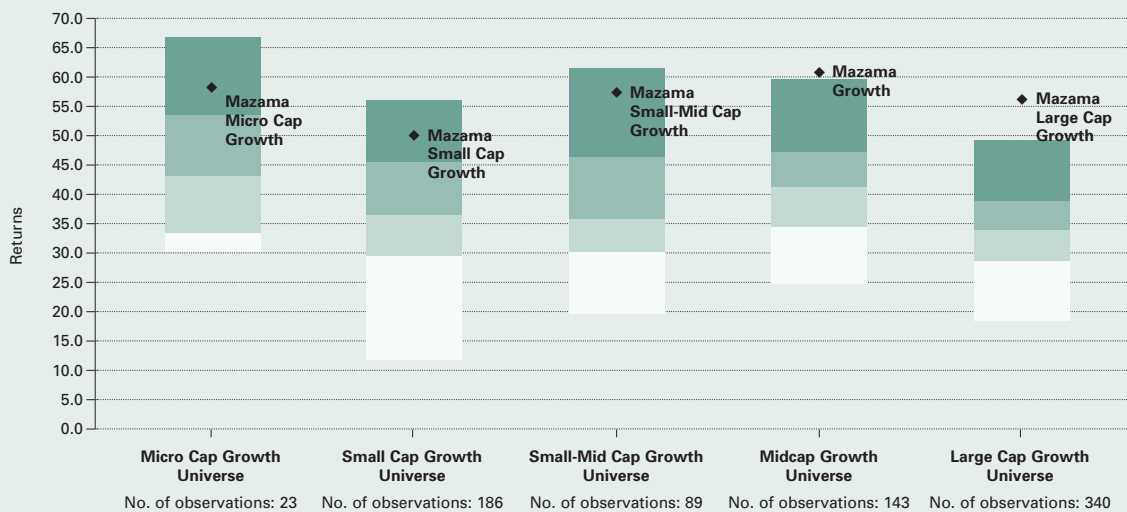

MAZAMA'S PEER UNIVERSE RANKING

2009 PERFORMANCE

Universe rankings provided by eASE Analytics Systems. All universe data provided by eASE analytics is gross of fees.
 Past performance is not indicative of future results.