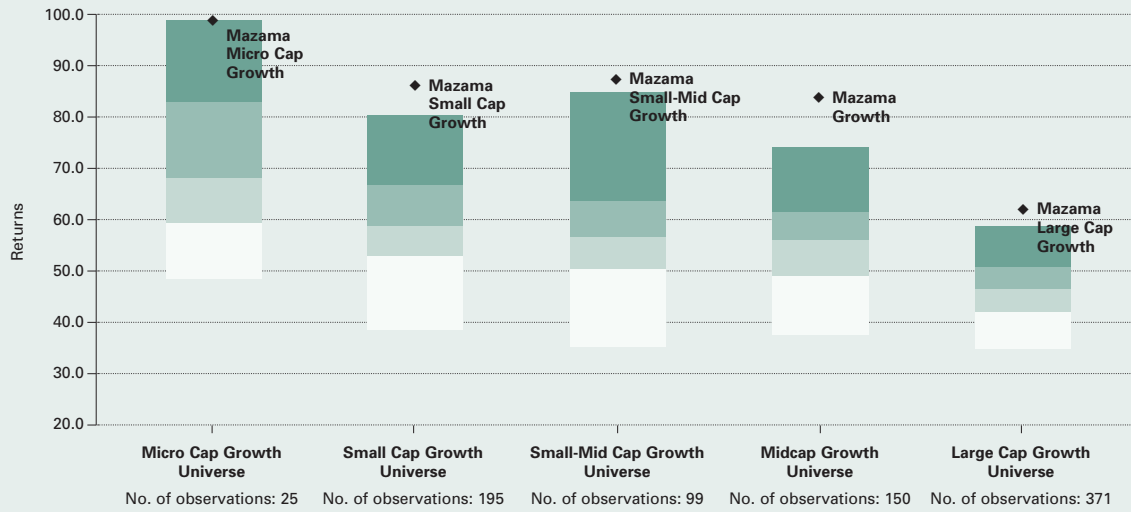

## Mazama's Peer Universe Ranking

1 YEAR ENDING 31 MAR 2010

Universe rankings provided by eASE Analytics Systems. All universe data provided by eASE analytics is gross of fees.  
Past performance is not indicative of future results.